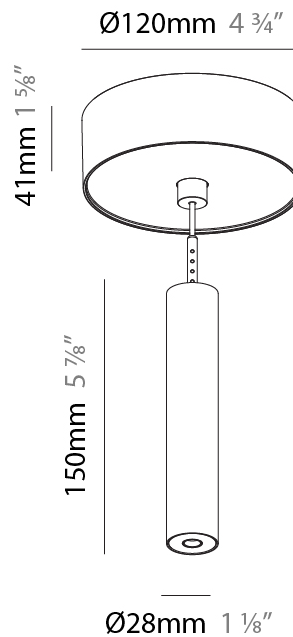

GENERAL

Series: Hangover
Subseries: Hangover Plug Monopoint Surface Canopy
Brand: Prolight
Division: Architectural
Mounting Type: Suspension
Mounting Location: Ceiling
Subcategory: Pendant

PHYSICAL

Shape: Cylinder
Diameter (mm): 28
Diameter (in): 1 1/8
Height (mm): 150
Height (in): 5 7/8
Max. Overall Height (mm): 2150
Max. Overall Height (in): 84 3/8
Light Distribution: Downlight
Weight (kg): 0.422
Weight (lbs): 0.93
Fixture Finish: SSR / BKV / CWI / CRY / HAB / UFT / ITA / RUA / FTG / MYG / LOD / PUS / FRO / FUP / KIA / POP / BLS / SPG / MEY / GOH / GUM / CHC / COM / ABZ / JAG / OBR / MOS / ROR
Fixture Material: Aluminum
Cable Details: 2000mm or 4000mm Black Cable

ELECTRICAL

Lamp Type: LED (Zhaga Standard)
Input Wattage (W): 6.6
Total Output Wattage (W): 6
Dimming: Tri-Mode (Non-Dimming and Phase Dimming (120Vac only) and 0-10V Dimming)
Driver Included: Yes
Driver Location: External
Driver Type: Constant Current - Universal
Driver Class: Class 2
Housing: ENCP3 w/Quick Connect
Input Voltage (V): 120 - 277
Constant Current (MA): 500

LED

Number of LEDs: 1
Color Temperature (°K): 2700 / 3000 / 4000
Max. Delivered Lumen (lm): 330 / 360 / 380
CRI: >90 CRI
Efficiency (%): 86
Lamp Life (hrs): 50000
Upon Request: ***3500K available in minimum quantities (larger quantities upon request)

OPTICAL

Optic°: 24 / 32 / 34 / 55 / 58

RATINGS AND CERTIFICATIONS

Certified By: Certified for North American Standards
IP rating: IP20