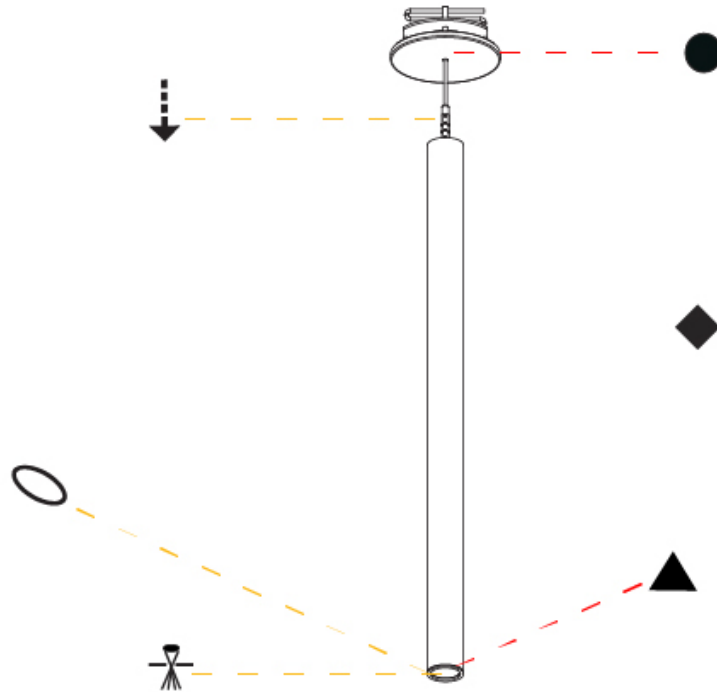

HANGOVER PLUG SHINE MONOPOINT RECESSED CANOPY SUSPENSION

A30844-

PROJECT
TYPE
SPECIFIER
QUANTITY
DATE

A